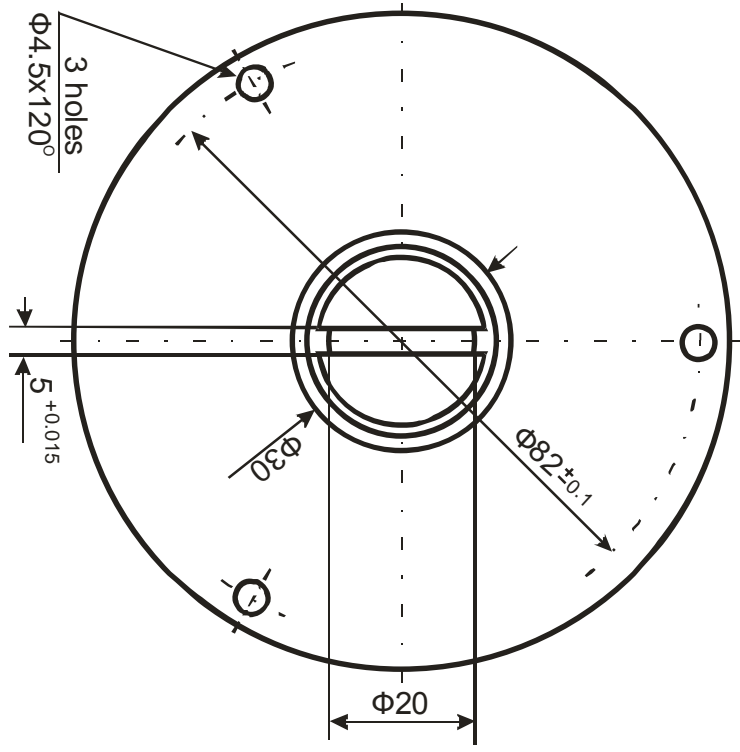

Code:
FANUC 2500/1024

Manufacturer:
FANUC (Japan)

Analog:
FRP-7K/FANUC 2500/1024

Code:
BE178AS

Manufacturer:
ORSHA (Belarus)

Analog:
BE178ASU