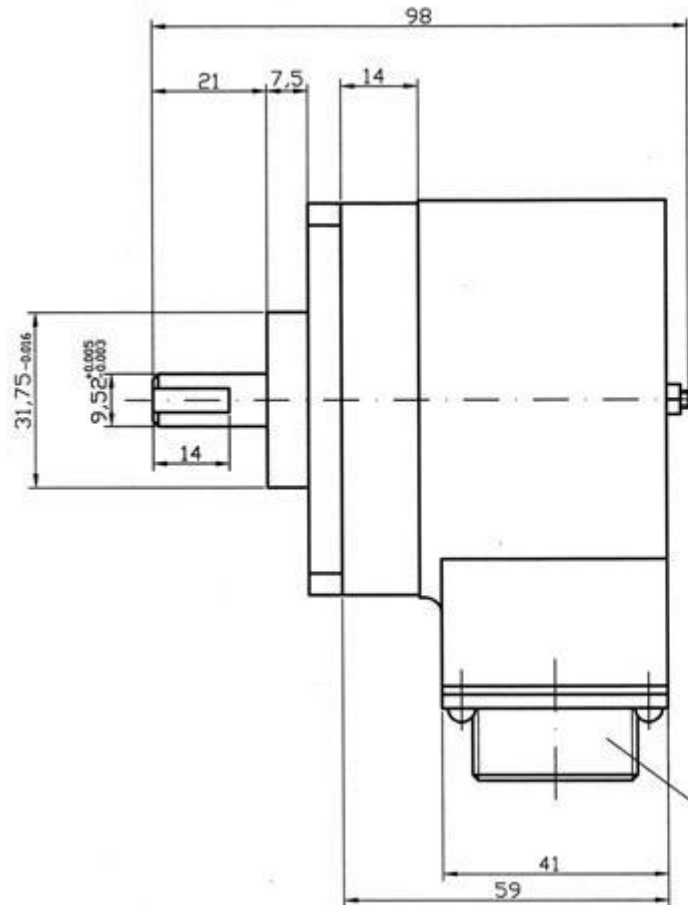

Code:
I65(IT65)

Manufacturer:
LIKA (Italy)

Analog:
FRP-7K/ I65(IT65)