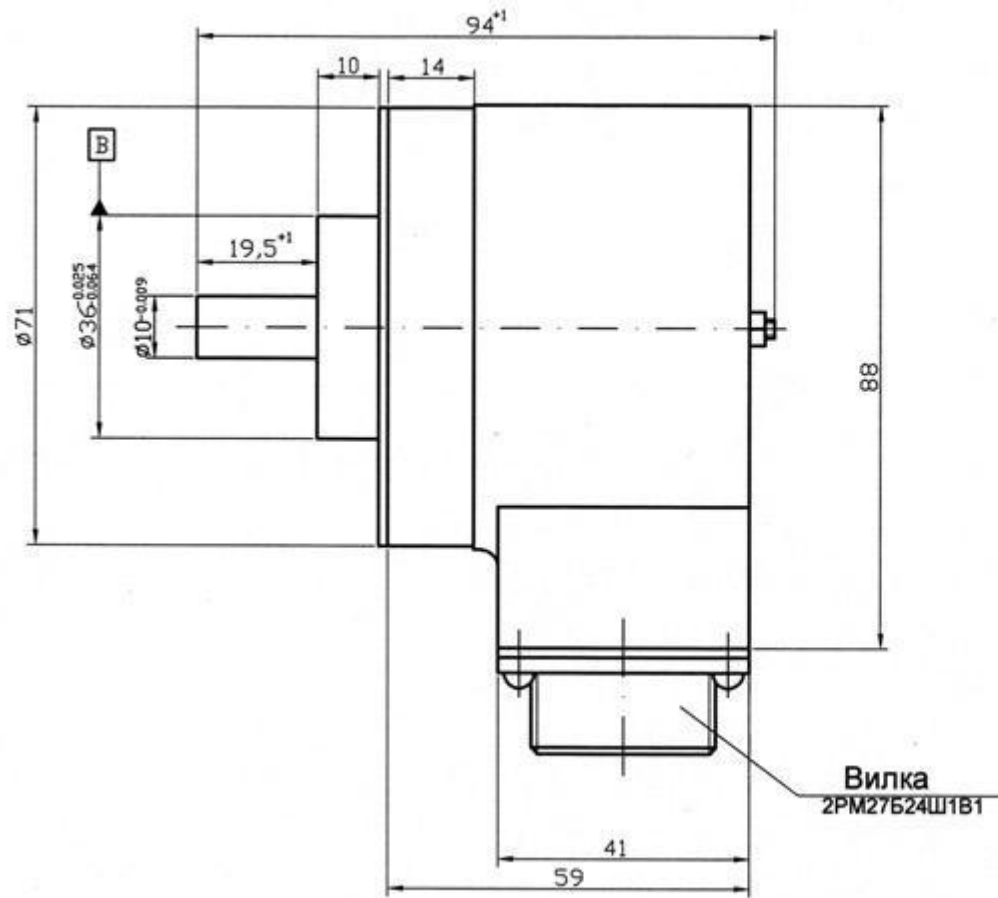

Code:
ROD420

Manufacturer:
HEIDENHAIN (Germany)

Analog:
FRP-7K/ ROD420