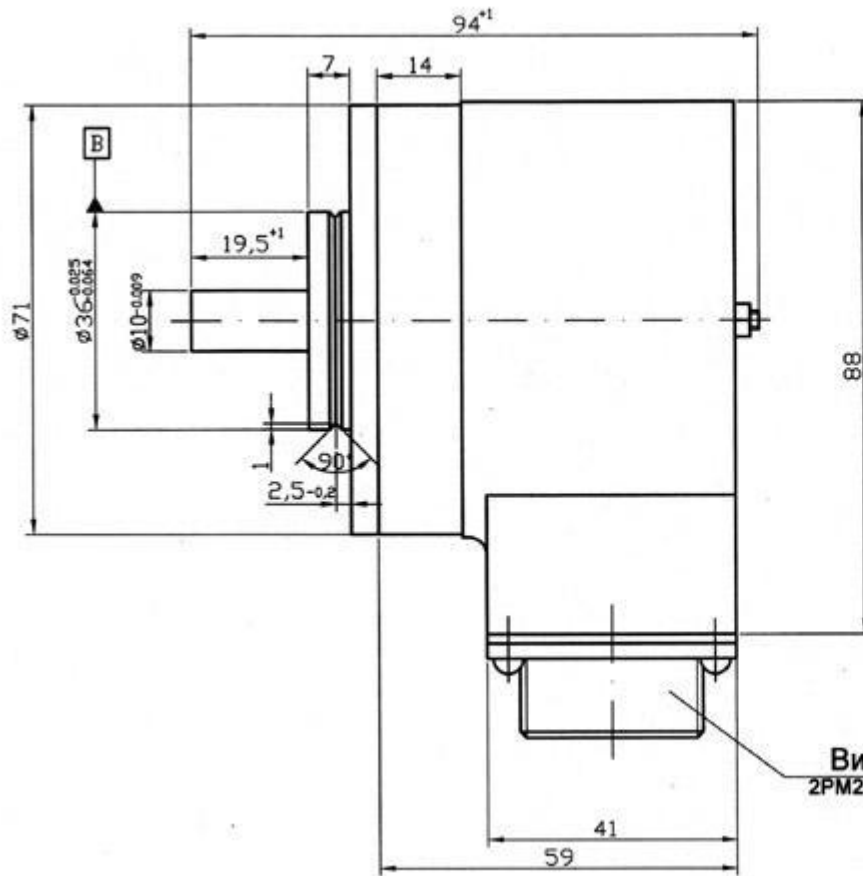

Code:
ROD420A

Manufacturer:
HEIDENHAIN (Germany)

Analog:
FRP-7K/ ROD420A