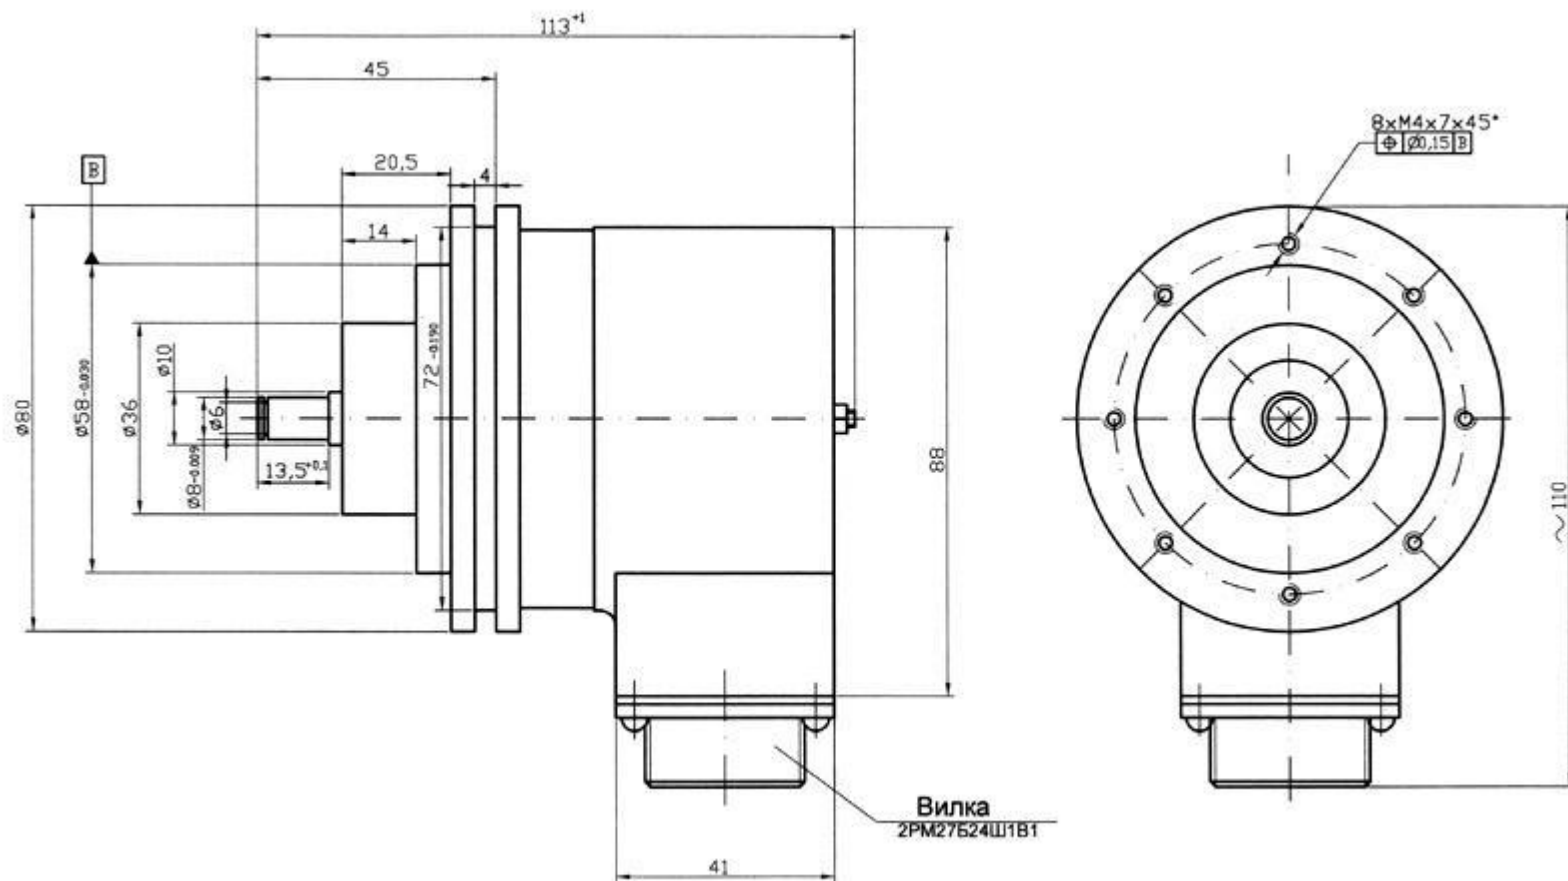

REPLACEMENT TABLE FOR ENCODERS

Code:
IRC 102

Manufacturer:
ZPA KOSIRE (Czech Republic)

Analogue:
FRP-7K/ IRC102

Code:
IRC 125

Manufacturer:
ZPA KOSIRE (Czech Republic)

Analog: FRP-
6A/IRC125

Code:
ROD420