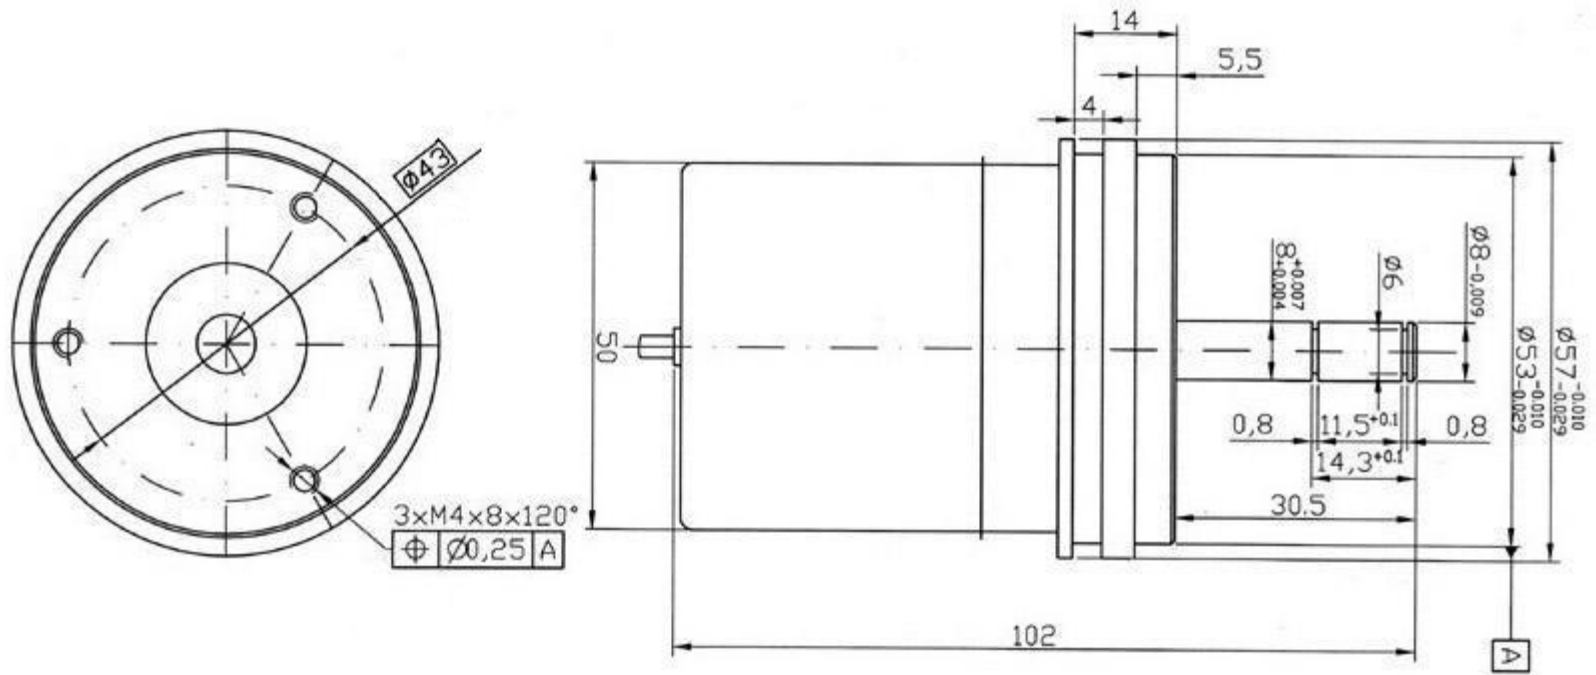

REPLACEMENT TABLE FOR ENCODERS

Code:
IRC 102

Manufacturer:
ZPA KOSIRE (Czech Republic)

Analogue:
FRP-7K/ IRC102

Code:
IRC 125

Manufacturer:
ZPA KOSIRE (Czech Republic)

Analog: FRP-
6A/IRC125

Code:
ROD420