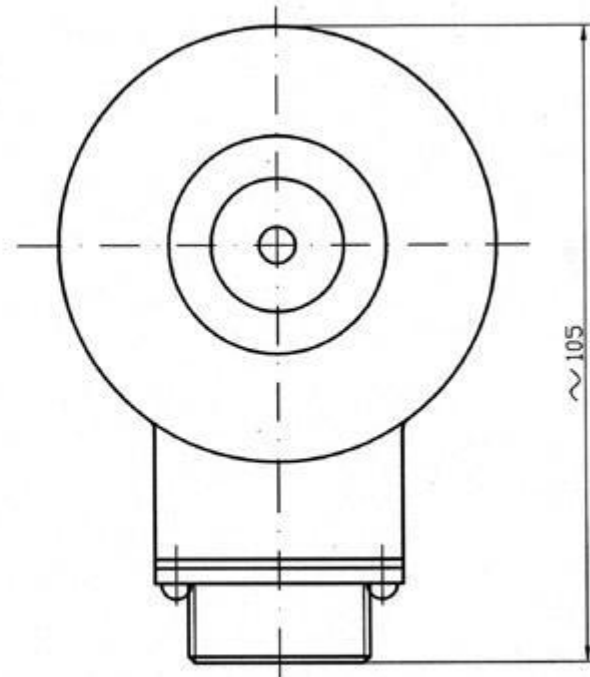

Вилка
2PM27Б24Ш1В1