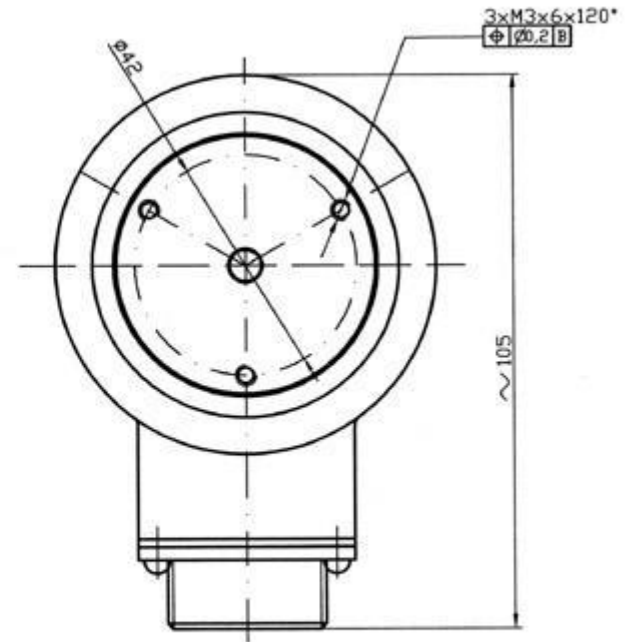

Code:
ROD426

Manufacturer:
HEIDENHAIN (Germany)

Analog:
FRP-7K/ ROD426