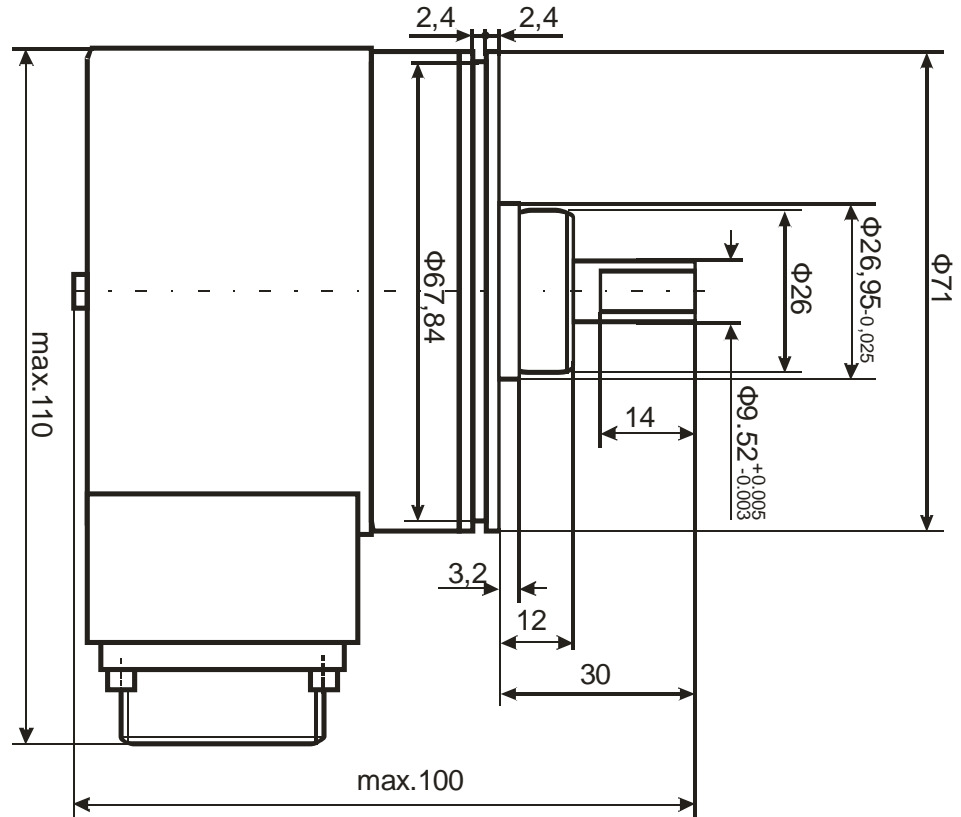

Code:
FANUC 2500/1024

Manufacturer:
FANUC (Japan)

Analog:
FRP-7K/FANUC 2500/1024

Code:
BE178AS

Manufacturer:
ORSHA (Belarus)

Analog:
BE178ASU