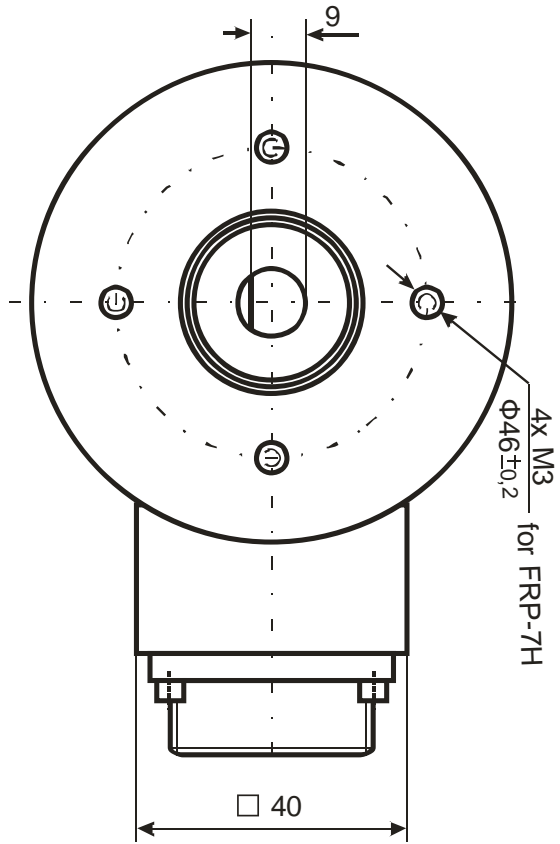

Analog:
FRP-7K/ ROD426

Code:
I65(IT65)

Manufacturer:
LIKA (Italy)

Analog:
FRP-7K/ I65(IT65)

Вилка
2PM27524Ш1В1

Code:
FANUC 2000/2500

Manufacturer:
FANUC (Japan)

Analog:
FRP-7L/FANUC 2000/2500

Code:
FANUC 2500/1024

Manufacturer:
FANUC (Japan)

Analog:
FRP-7K/FANUC 2500/1024

Code:
BE178AS

Manufacturer:
ORSHA (Belarus)

Analog:
BE178ASU