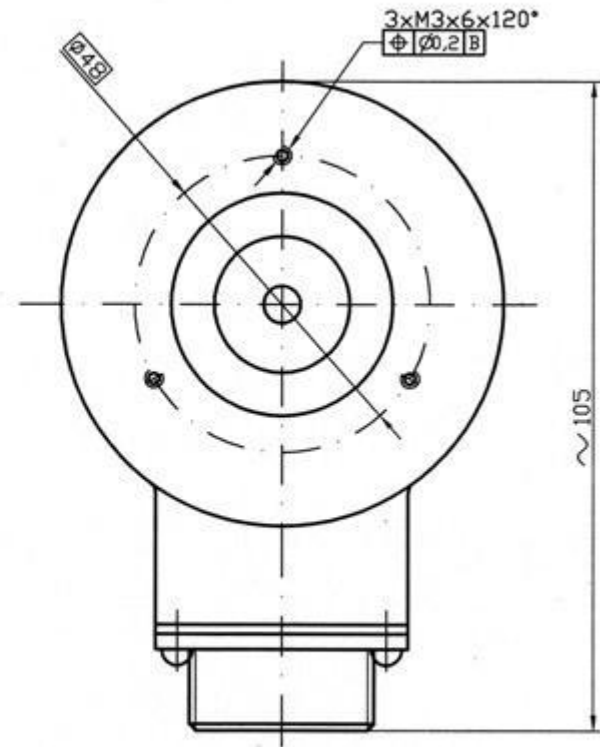

Code:
ROD420

Manufacturer:
HEIDENHAIN (Germany)

Analog:
FRP-7K/ ROD420