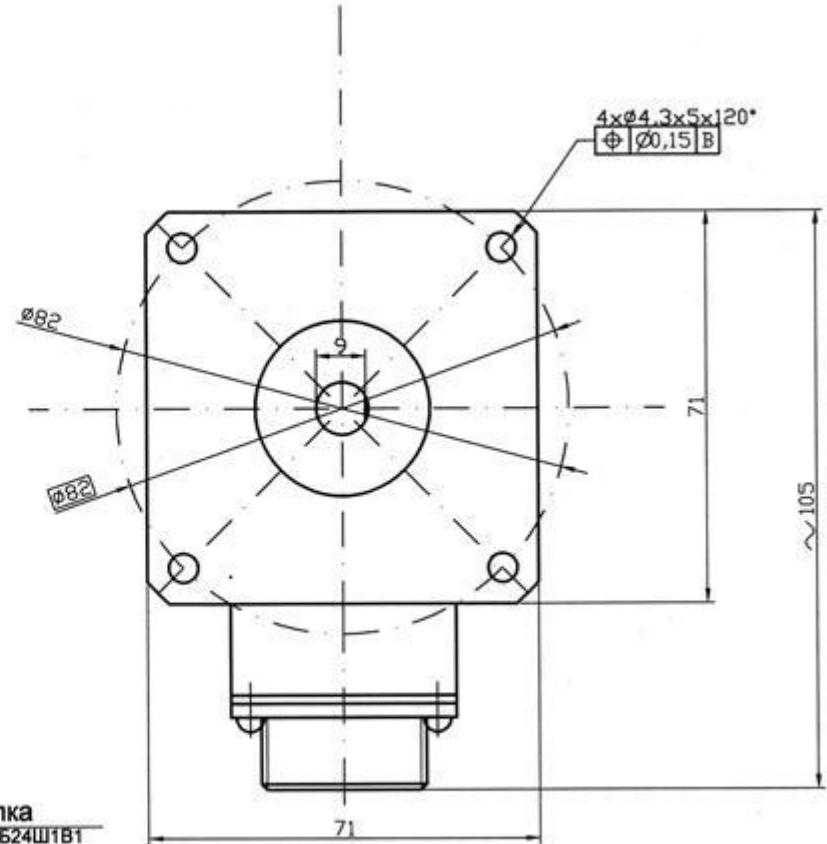

Вилка
2PM27524Ш1В1