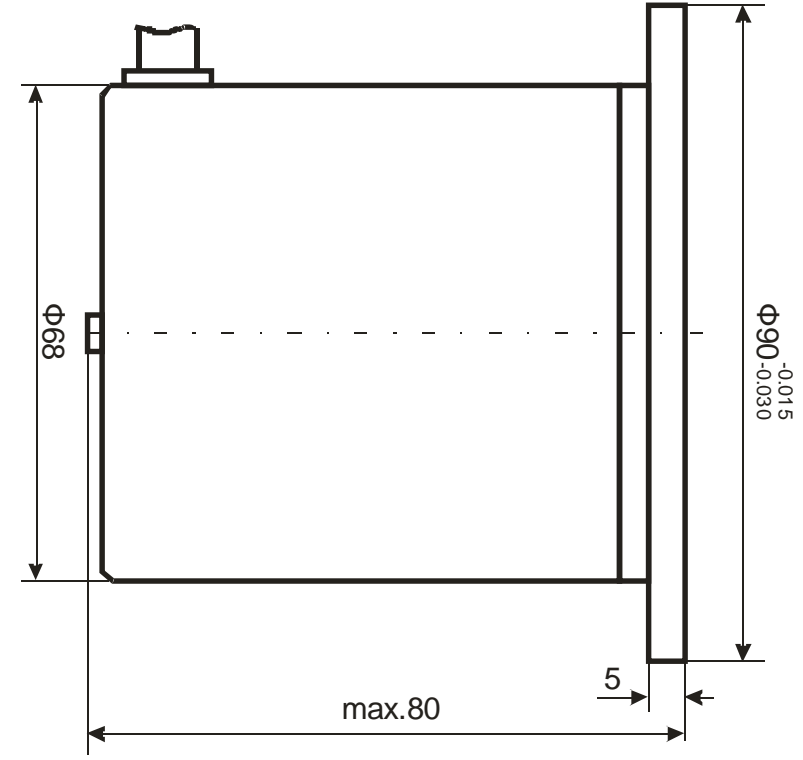

Analog:
FRP-7K/ ROD426

Code:
I65(IT65)

Manufacturer:
LIKA (Italy)

Analog:
FRP-7K/ I65(IT65)

Вилка
2PM27524Ш1В1

Code:
FANUC 2000/2500

Manufacturer:
FANUC (Japan)

Analog:
FRP-7L/FANUC 2000/2500